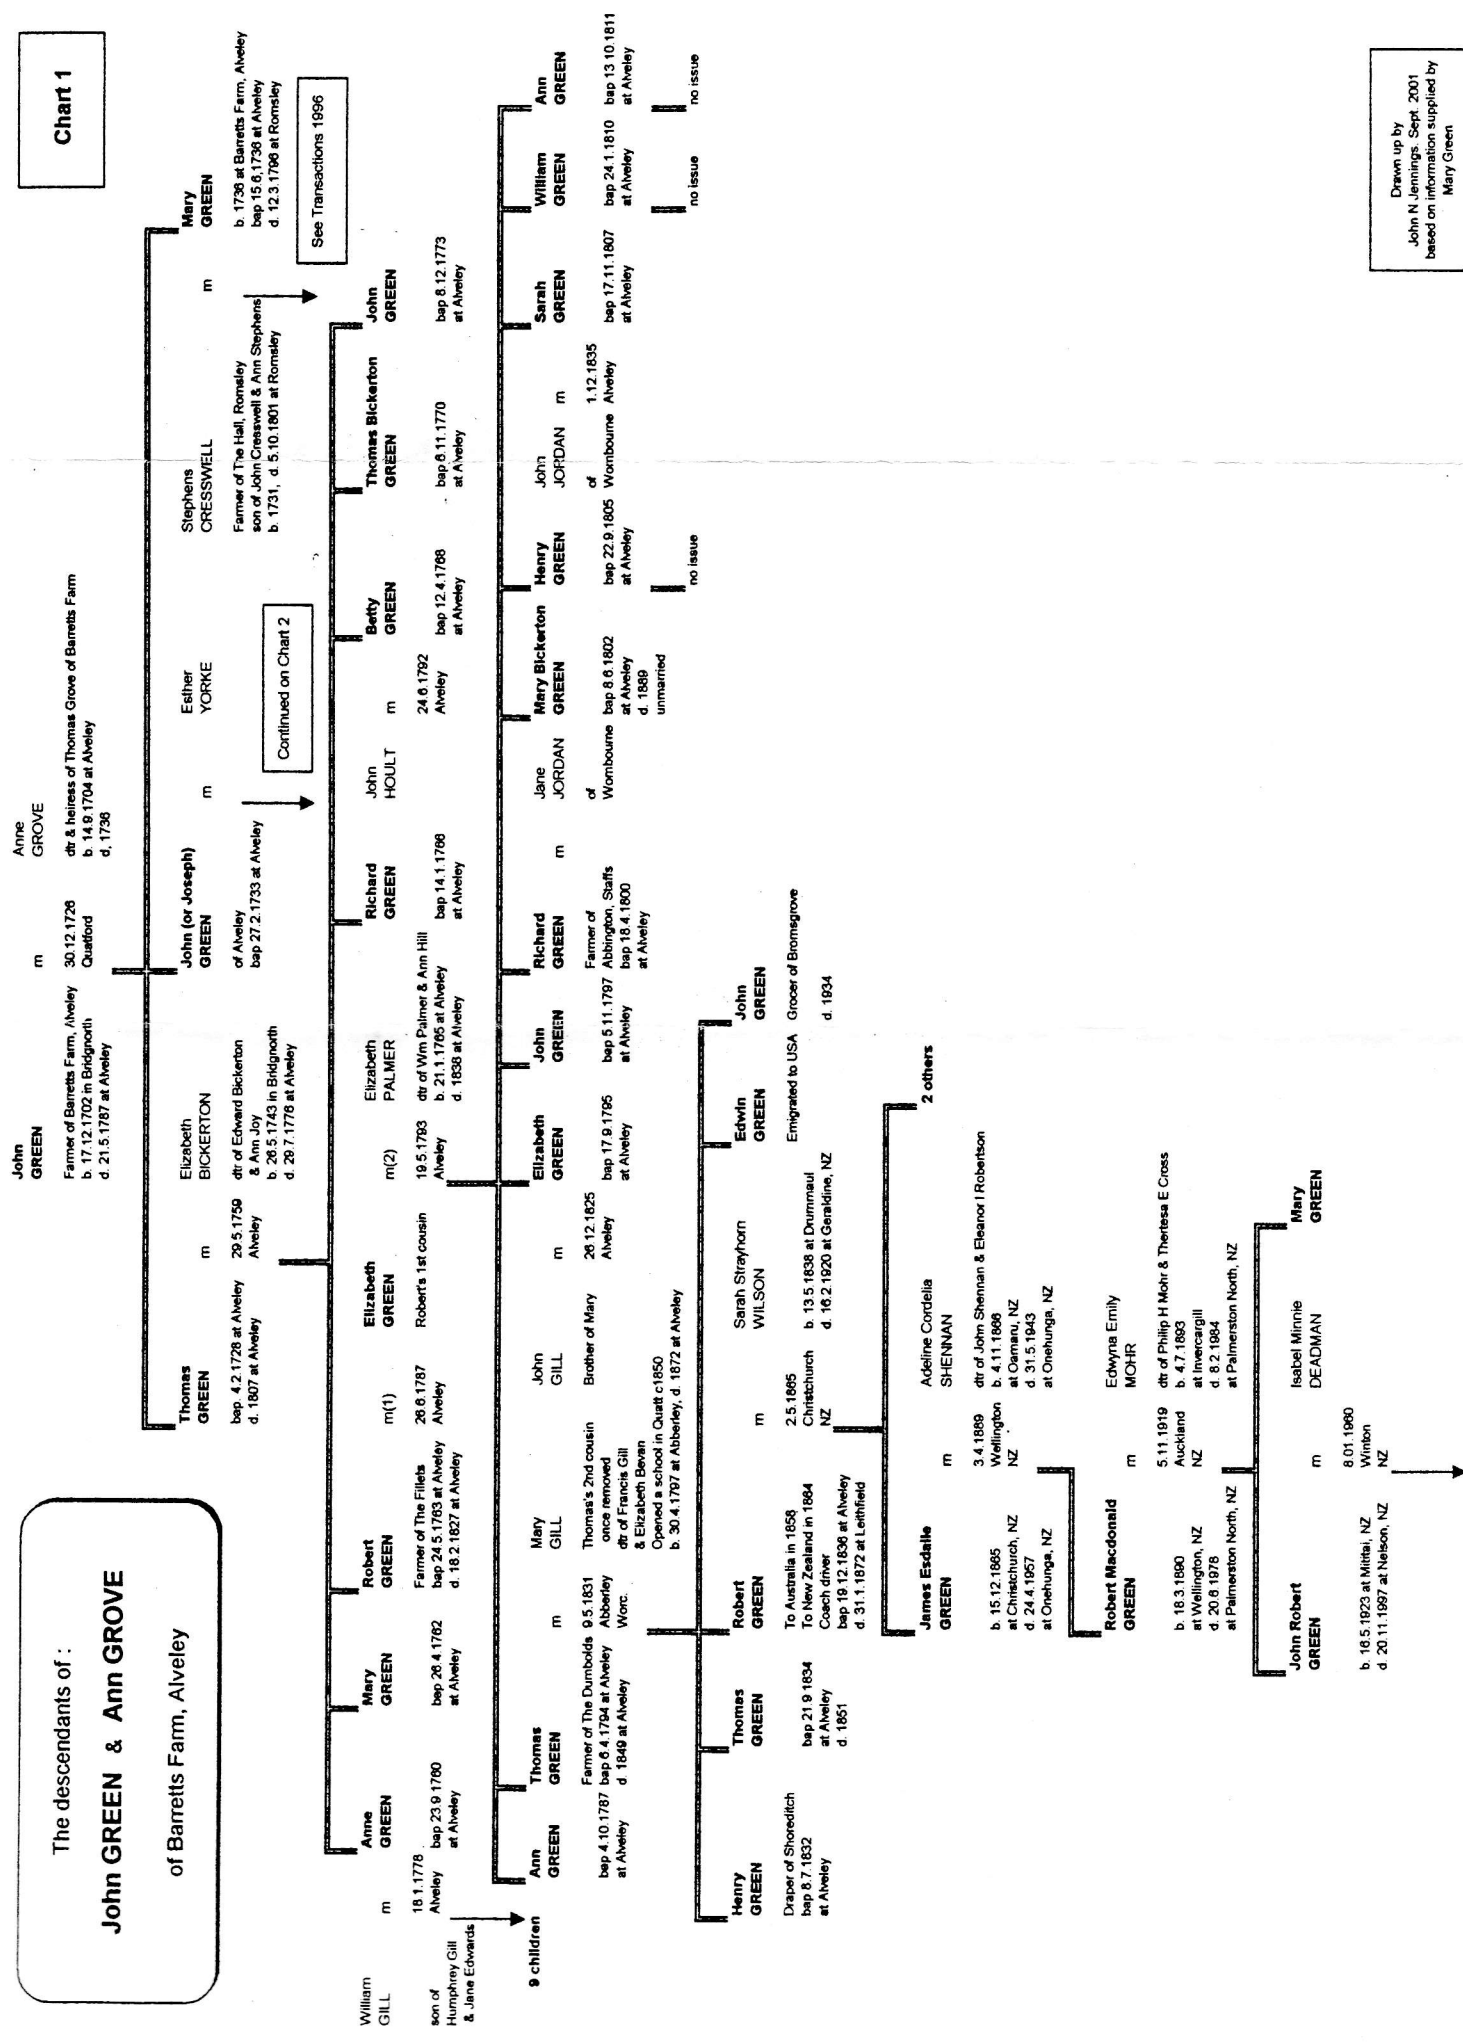

The descendants of:
John GREEN & Ann GROVE
of Barretts Farm, Avelley

Chart 1

Continued on Chart 2

See Transactions 1896

Drawn up by
John N. Jennings, Sept. 2001
based on information supplied by
Mary Green

Continued from Chart 1

Chart 2

Drawn up by
John N Jennings, Sept. 2000
based on information supplied by
Mary Green

The descendants of :

Edward BICKERTON & Elizabeth CORSER

Illustrating the inter-relationship of the

GREEN & GILL families

Drawn up by
John N Jennings Sept 2001
based on information supplied by
Mary Green