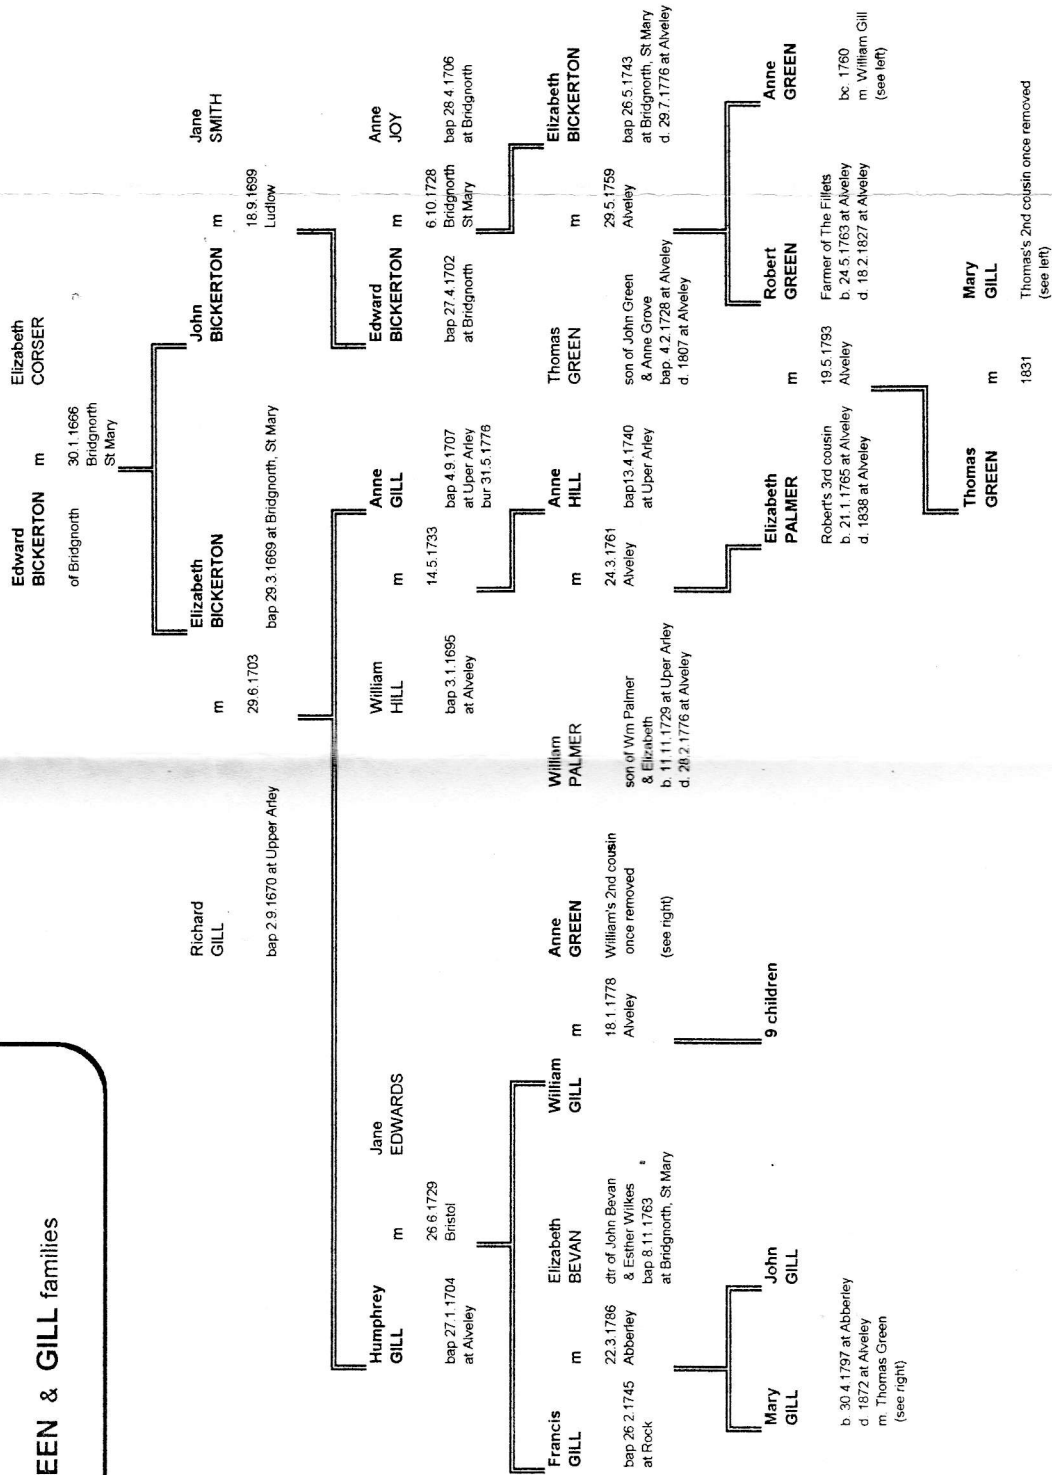

The descendants of:
John GREEN & Ann GROVE
of Barretts Farm, Avelley

Chart 1

Continued on Chart 2

See Transactions 1896

Drawn up by
John N. Jennings, Sept. 2001
based on information supplied by
Mary Green

Continued from Chart 1

Chart 2

Drawn up by
John N Jennings, Sept. 2000
based on information supplied by
Mary Green

The descendants of :

Edward BICKERTON & Elizabeth CORSER

Illustrating the inter-relationship of the

GREEN & GILL families

Drawn up by
John N Jennings Sept 2001
based on information supplied by
Mary Green