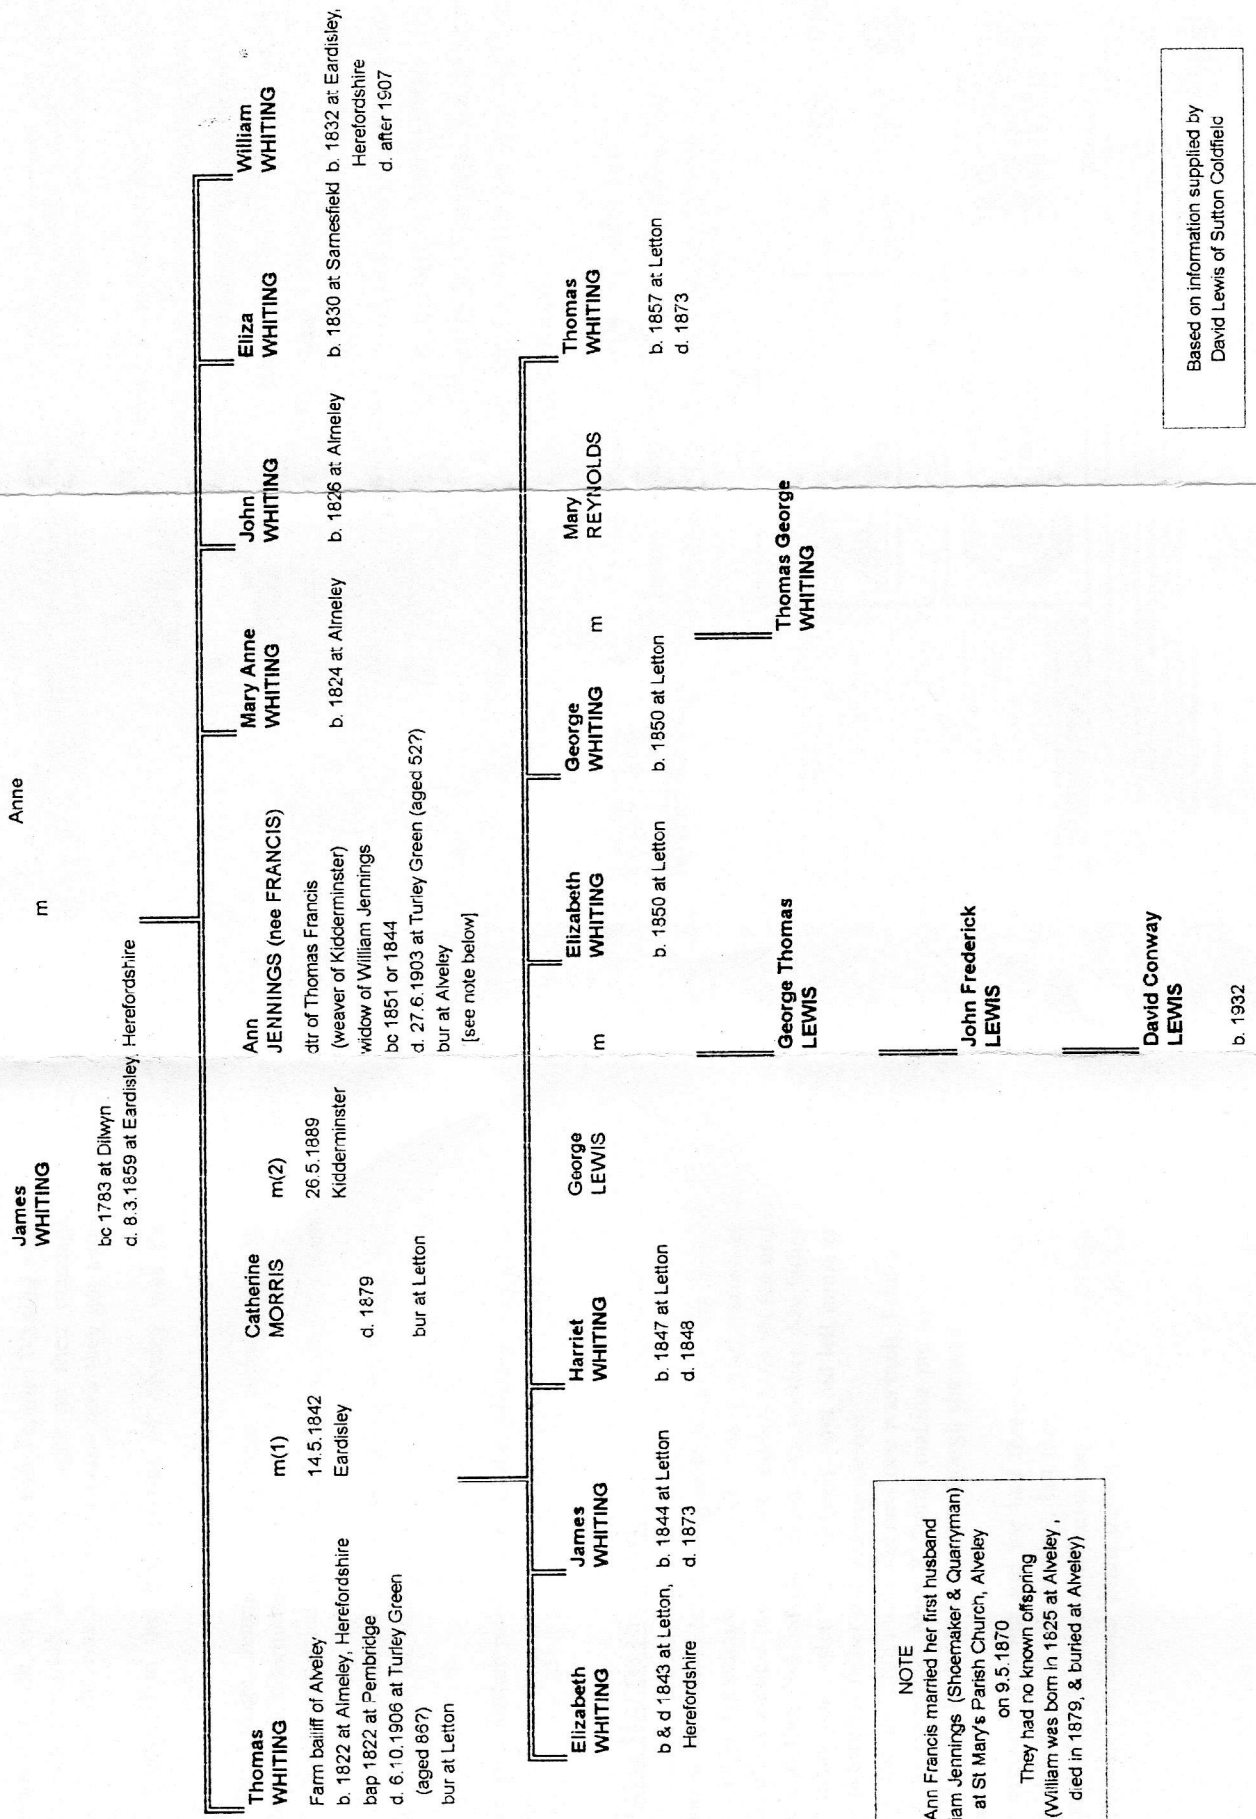

**The family of Thomas Whiting,
farm bailiff of Alveley.**

NOTE
 Ann Francis married her first husband William Jennings (Shoemaker & Quarryman) at St Mary's Parish Church, Alveley on 9.5.1870
 They had no known offspring (William was born in 1825 at Alveley, died in 1879, & buried at Alveley)

Based on information supplied by
 David Lewis of Sutton Coldfield